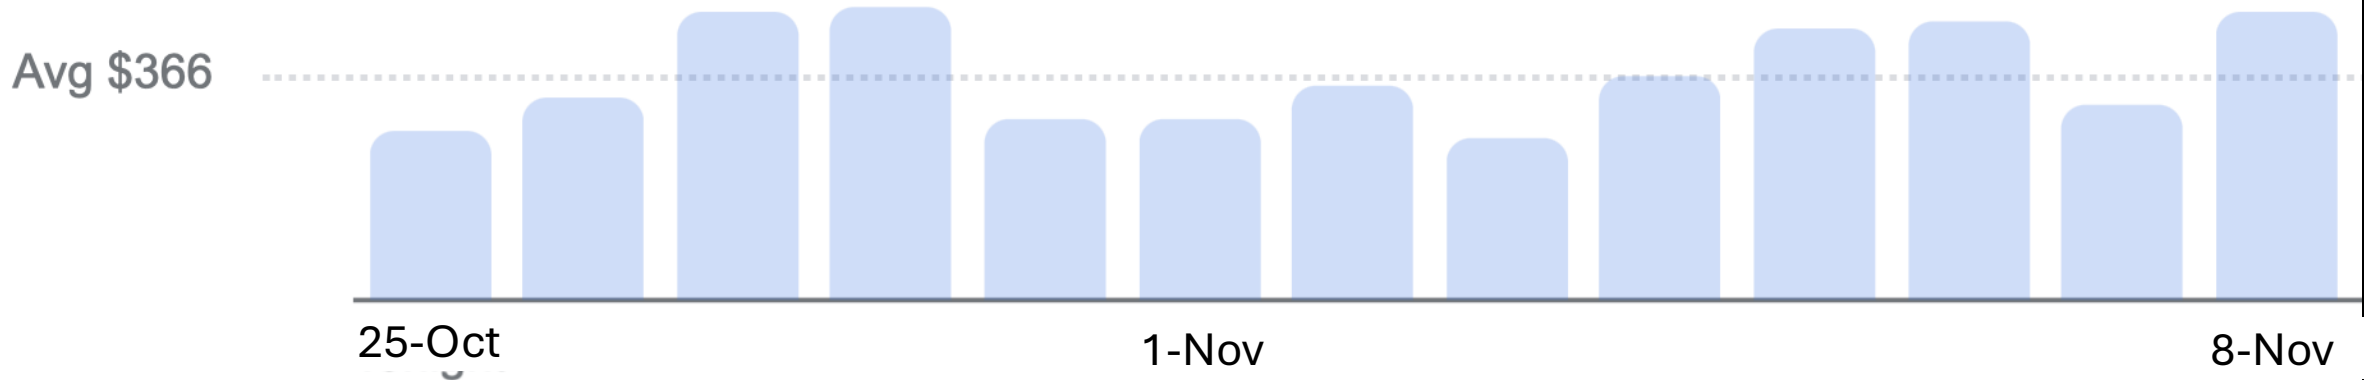

Hilton London Angel Isling... | Check prices for your dates

Prices on Google for a 1-night stay